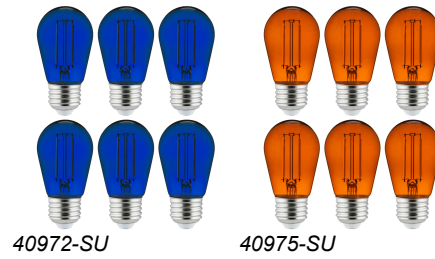

S Series

Sunlite 40972 LED Filament S14 Sign 2-Watt Transparent Dimmable Light Bulb Blue 6 Pack

Filament Series

DESCRIPTION:

Shop Sunlite for all of your s14 string light and sign light bulbs! This line of LED s14 bulbs have a sleek transparent Edison look with glass colored in amber, black, blue, green, orange, purple, red and yellow. These colored string light bulbs will add a great colorful and fun look when paired together or a beautiful themed look when all one color.

SPECIFICATIONS:

General Characteristics

Bulb Shape	S14
Average Rated Hours	15000
Finish	Transparent
Base	Medium Screw (E26)
Average Life Span Years	14
Dimmable	Yes
Material	Glass

Electrical Characteristics

Product Dimensions

MOL (in)	3.46
Item Dimension (in)	(W) 1.69 (H) 3.46 (D) 1.69
Item Weight (lb)	0.040
Package Dimension (in)	(W) 5.96 (H) 4.44 (D) 4.14
Package Weight (lb)	0.45

Product Data

Case Unit Rate	8
Pack Size	6
Item UPC	653703409726
Warranty Years	2
Package Type	Box

VARIATIONS:

<i>Item Number</i>	<i>Description</i>	<i>Watts</i>	<i>Color</i>	<i>Hours</i>	<i>Pack</i>
40972-SU	S14/LED/FS/2W/TB/6PK	2	BLUE	15000	6
40975-SU	S14/LED/FS/2W/TO/6PK	2	ORANGE	15000	6